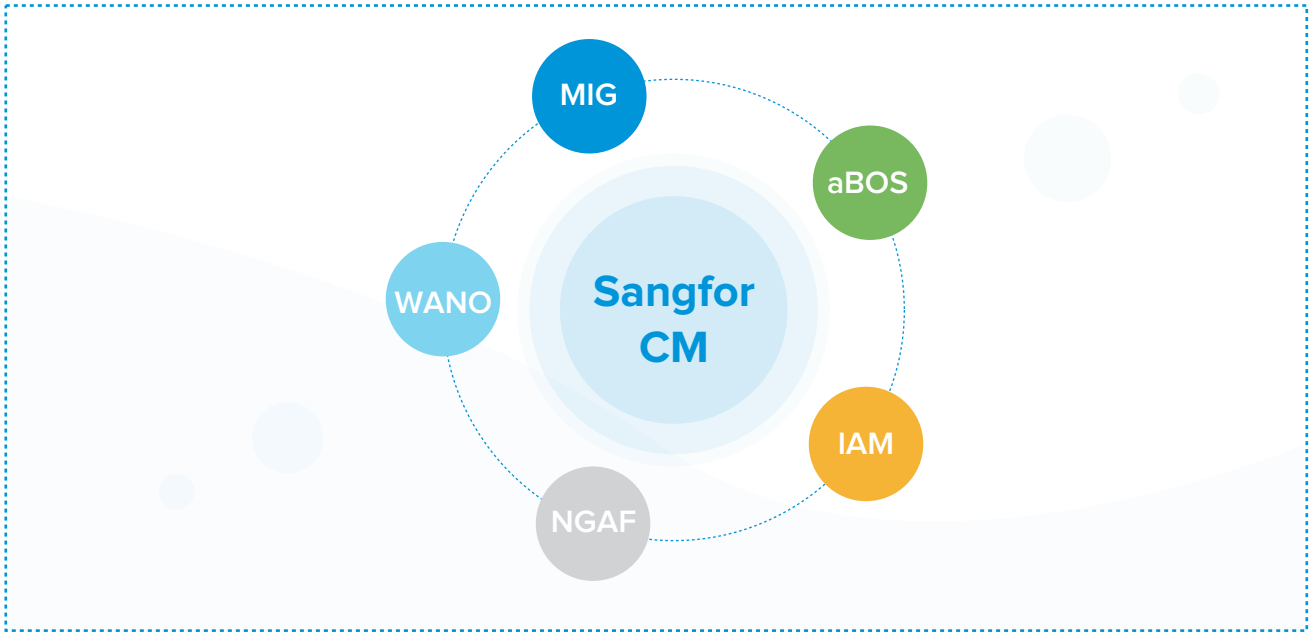

SANGFOR CM

Central Manager

Sangfor CM (Central Manager) is a next-generation centralized management platform designed to simplify multi-branch management and operation for enterprises. In addition to comprehensive policy management, Sangfor CM is equipped to display branch status and orchestrate all business operations from a single centralized location.

SANGFOR

Simplified Multi-Component Management

One Sangfor CM is capable of simultaneous management of multiple Sangfor products (MIG, WANO, IAM, NGFW and aBOS).

Operation Visualization

With clear and comprehensive branch status display in a map format and VPN status as topography, IT managers can visualize all operations and quickly identify any abnormalities or issues.

Business Orchestration

Sangfor CM supports auto-VPN network orchestration and makes branch policy distribution quick and uniform. Star networks, tree networks or full mesh networks are easily connected and managed by IT Managers using Sangfor CM.

Sangfor CM enables intelligent SD-WAN path selection dependent on business needs, maximizing WAN link value and improving business reliability.

Sangfor aBOS is a uCPE device supporting NFV (vIAM, vNGAF, vWANO) and server virtualization. Sangfor CM supports orchestration of branch business through an aBOS device, such as “vNGFW + Virtual OA Server” or “vNGAF + vIAM.”