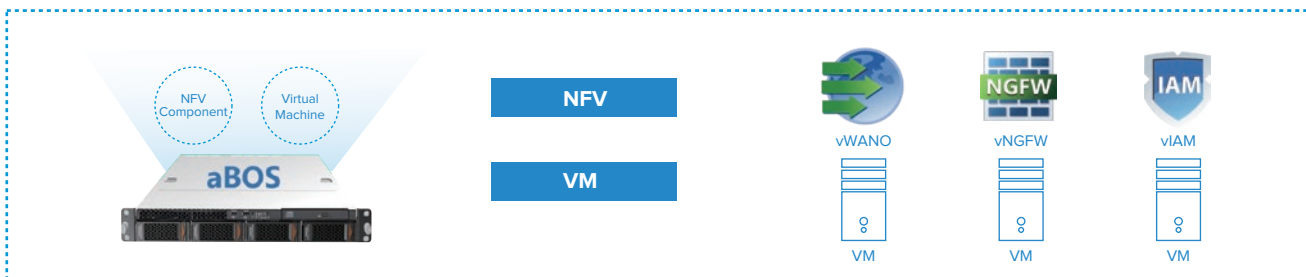

SANGFOR

Simplified Multi-Component Management

One Sangfor CM is capable of simultaneous management of multiple Sangfor products (MIG, WANO, IAM, NGFW and aBOS).

Operation Visualization

With clear and comprehensive branch status display in a map format and VPN status as topography, IT managers can visualize all operations and quickly identify any abnormalities or issues.

Business Orchestration

Sangfor CM supports auto-VPN network orchestration and makes branch policy distribution quick and uniform. Star networks, tree networks or full mesh networks are easily connected and managed by IT Managers using Sangfor CM.

Sangfor CM enables intelligent SD-WAN path selection dependent on business needs, maximizing WAN link value and improving business reliability.

Sangfor aBOS is a uCPE device supporting NFV (vIAM, vNGAF, vWANO) and server virtualization. Sangfor CM supports orchestration of branch business through an aBOS device, such as “vNGFW + Virtual OA Server” or “vNGAF + vIAM.”

Unified Management

Sangfor CM supports unified firmware upgrades and branch license management without requiring an on-site engineer, greatly simplifying and streamlining IT Manager daily operations.

Features List