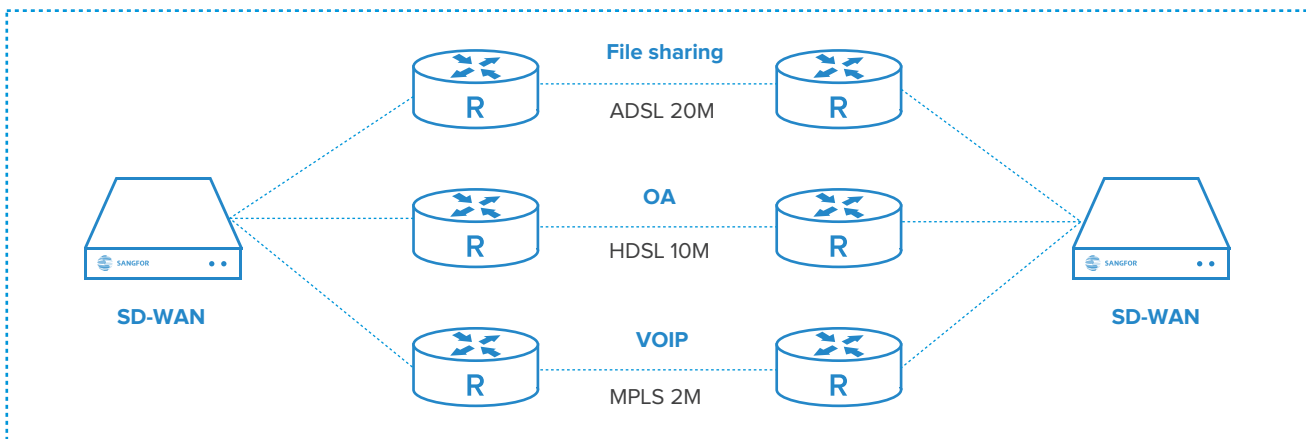

SANGFOR CM

Central Manager

Sangfor CM (Central Manager) is a next-generation centralized management platform designed to simplify multi-branch management and operation for enterprises. In addition to comprehensive policy management, Sangfor CM is equipped to display branch status and orchestrate all business operations from a single centralized location.

SANGFOR

Simplified Multi-Component Management

One Sangfor CM is capable of simultaneous management of multiple Sangfor products (MIG, WANO, IAM, NGFW and aBOS).

Operation Visualization

With clear and comprehensive branch status display in a map format and VPN status as topography, IT managers can visualize all operations and quickly identify any abnormalities or issues.

Business Orchestration

Sangfor CM supports auto-VPN network orchestration and makes branch policy distribution quick and uniform. Star networks, tree networks or full mesh networks are easily connected and managed by IT Managers using Sangfor CM.

Sangfor CM enables intelligent SD-WAN path selection dependent on business needs, maximizing WAN link value and improving business reliability.

Sangfor aBOS is a uCPE device supporting NFV (vIAM, vNGAF, vWANO) and server virtualization. Sangfor CM supports orchestration of branch business through an aBOS device, such as “vNGFW + Virtual OA Server” or “vNGAF + vIAM.”