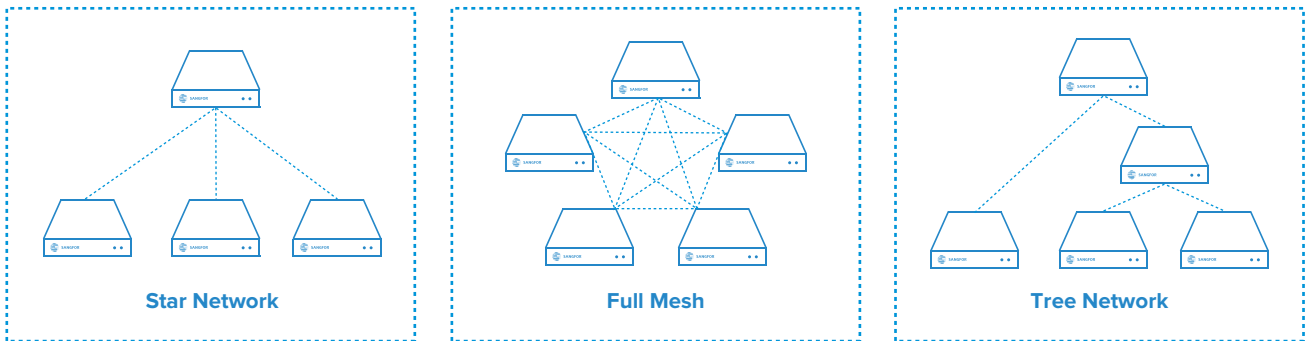

SANGFOR CM

Central Manager

Sangfor CM (Central Manager) is a next-generation centralized management platform designed to simplify multi-branch management and operation for enterprises. In addition to comprehensive policy management, Sangfor CM is equipped to display branch status and orchestrate all business operations from a single centralized location.

SANGFOR

Simplified Multi-Component Management

One Sangfor CM is capable of simultaneous management of multiple Sangfor products (MIG, WANO, IAM, NGFW and aBOS).

Operation Visualization

With clear and comprehensive branch status display in a map format and VPN status as topography, IT managers can visualize all operations and quickly identify any abnormalities or issues.

Business Orchestration

Sangfor CM supports auto-VPN network orchestration and makes branch policy distribution quick and uniform. Star networks, tree networks or full mesh networks are easily connected and managed by IT Managers using Sangfor CM.

Sangfor CM enables intelligent SD-WAN path selection dependent on business needs, maximizing WAN link value and improving business reliability.

Sangfor aBOS is a uCPE device supporting NFV (vIAM, vNGAF, vWANO) and server virtualization. Sangfor CM supports orchestration of branch business through an aBOS device, such as “vNGFW + Virtual OA Server” or “vNGAF + vIAM.”