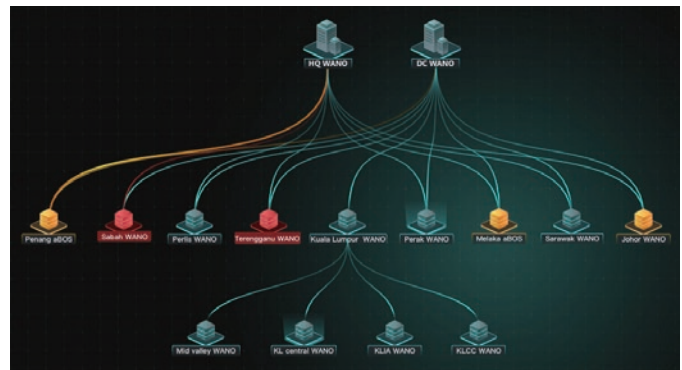

SANGFOR CM

Central Manager

Sangfor CM (Central Manager) is a next-generation centralized management platform designed to simplify multi-branch management and operation for enterprises. In addition to comprehensive policy management, Sangfor CM is equipped to display branch status and orchestrate all business operations from a single centralized location.

SANGFOR

Simplified Multi-Component Management

One Sangfor CM is capable of simultaneous management of multiple Sangfor products (MIG, WANO, IAM, NGFW and aBOS).

Operation Visualization

With clear and comprehensive branch status display in a map format and VPN status as topography, IT managers can visualize all operations and quickly identify any abnormalities or issues.

Business Orchestration

Sangfor CM supports auto-VPN network orchestration and makes branch policy distribution quick and uniform. Star networks, tree networks or full mesh networks are easily connected and managed by IT Managers using Sangfor CM.

Sangfor CM enables intelligent SD-WAN path selection dependent on business needs, maximizing WAN link value and improving business reliability.

Sangfor aBOS is a uCPE device supporting NFV (vIAM, vNGAF, vWANO) and server virtualization. Sangfor CM supports orchestration of branch business through an aBOS device, such as “vNGFW + Virtual OA Server” or “vNGAF + vIAM.”