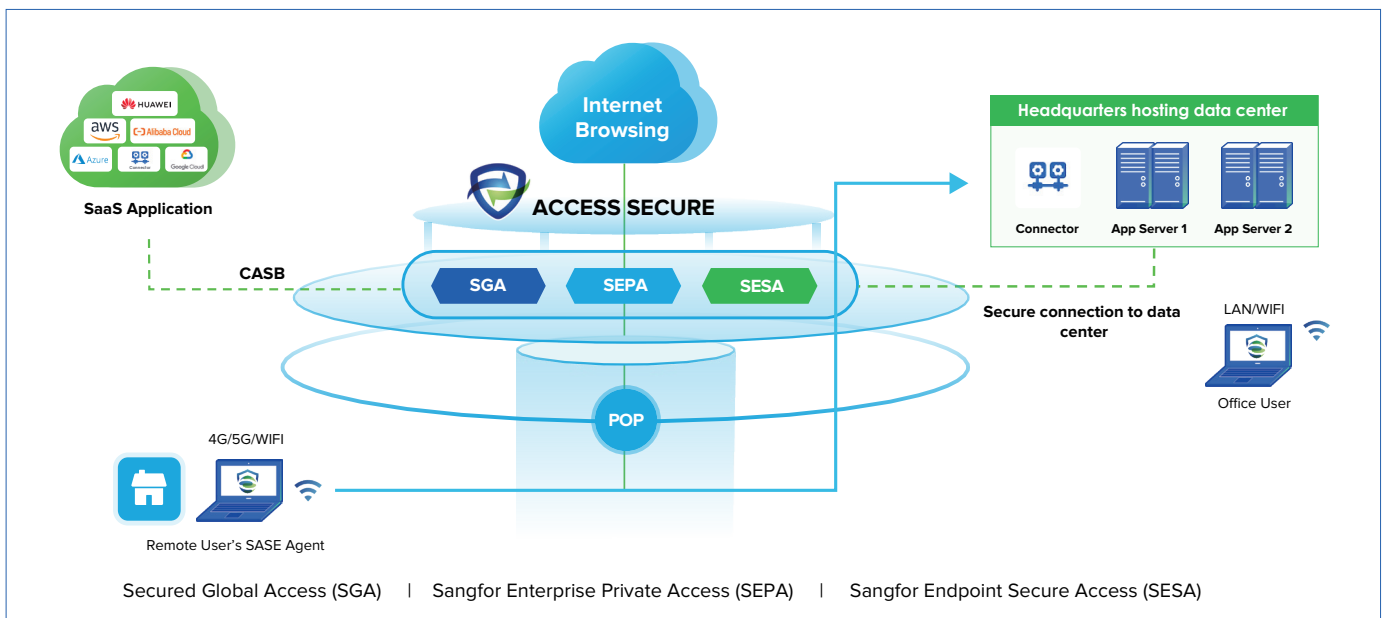

SANGFOR ACCESS SECURE

Secure, Agile, And Everywhere

A NEW ERA IN CYBERSECURITY FOR BUSINESSES

Sangfor Access Secure is a powerful Secure Access Service Edge (SASE) solution that integrates security and networking capabilities to help businesses operate safely and efficiently in today's digital environment.

This brochure introduces four key use cases of Access Secure that are relevant to organizations of various industries and sizes. These include enhanced security and connectivity for Hybrid Work, SD-WAN for faster and more reliable networking for distributed enterprises, Cross-Border Traffic Acceleration for multinational companies, and Threat Prevention for real-time protection against cyber threats

If you're an IT or security manager or executive seeking to secure and improve your organization's digital operations, this brochure offers actionable insights into how Sangfor Access Secure can address your challenges.

SECURE HYBRID WORK

Pain Point: Worried about remote workers connecting to internal resources using unsafe connections?

Result: Protect your network from compromise stemming from insecure connections.

Solution: Access Secure provides a full security stack to fortify remote access to resources.