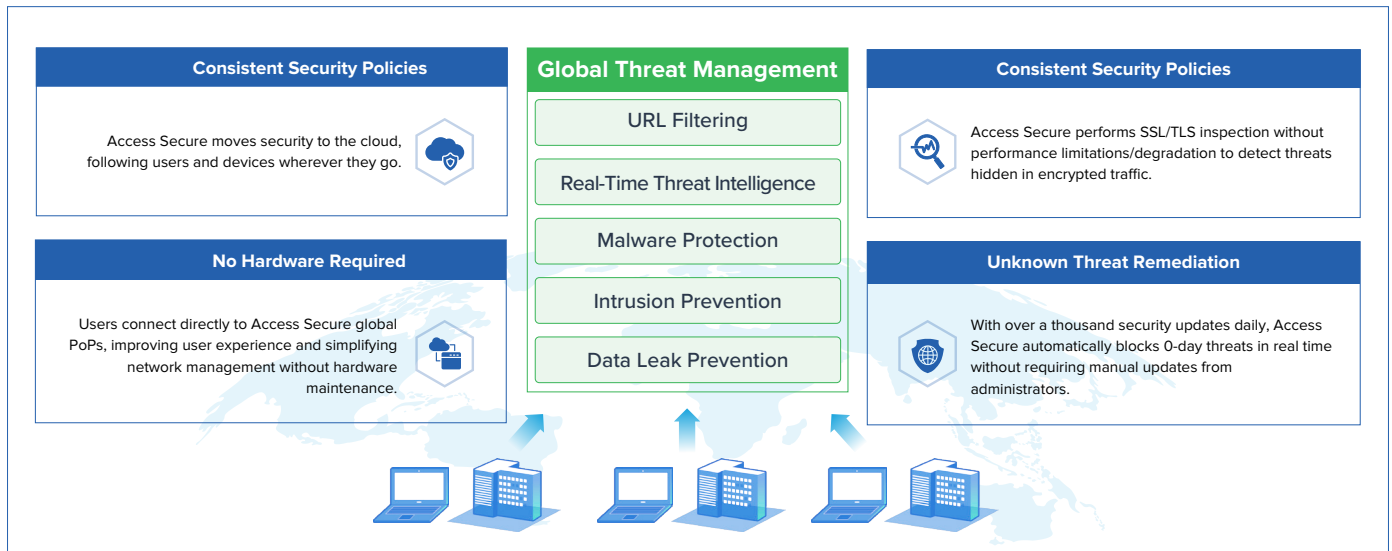

If you're an IT or security manager or executive seeking to secure and improve your organization's digital operations, this brochure offers actionable insights into how Sangfor Access Secure can address your challenges.

SECURE HYBRID WORK

Pain Point: Worried about remote workers connecting to internal resources using unsafe connections?

Result: Protect your network from compromise stemming from insecure connections.

Solution: Access Secure provides a full security stack to fortify remote access to resources.

THREAT PREVENTION

Pain Point: Inconsistent security, hidden encrypted threats, hardware-bound network management, emerging real-time threats.

Solution: Access Secure provides cloud-driven security, full SSL/TLS inspection, no hardware requirements, and real-time unknown threat protection.