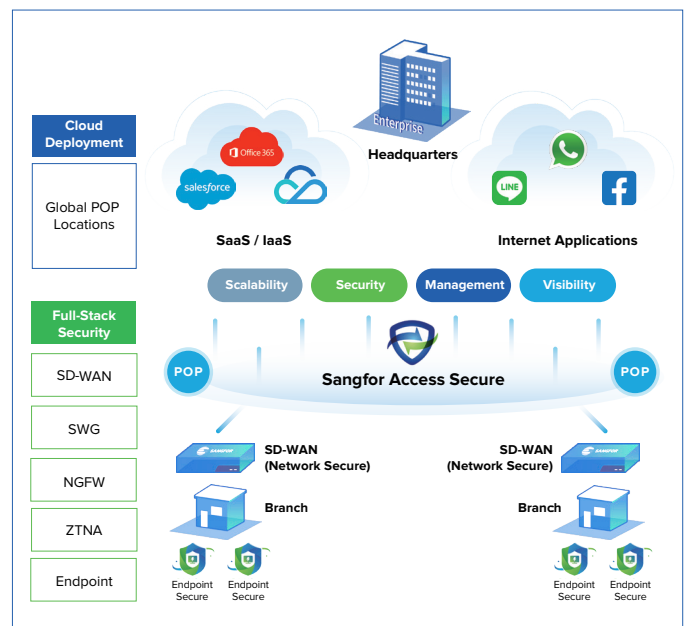

SANGFOR ACCESS SECURE

Secure, Agile, And Everywhere

A NEW ERA IN CYBERSECURITY FOR BUSINESSES

Sangfor Access Secure is a powerful Secure Access Service Edge (SASE) solution that integrates security and networking capabilities to help businesses operate safely and efficiently in today's digital environment.

THREAT PREVENTION

Pain Point: Inconsistent security, hidden encrypted threats, hardware-bound network management, emerging real-time threats.

Solution: Access Secure provides cloud-driven security, full SSL/TLS inspection, no hardware requirements, and real-time unknown threat protection.

Result: Consistent security, complete encrypted traffic visibility, simplified network management, and automatic threat prevention.

CROSS-BORDER TRAFFIC ACCELERATION

Pain Point: Held back by slow and unreliable international connections?

Solution: Access Secure speeds up connections with cross-border traffic acceleration.

Result: Enjoy faster, more reliable global connectivity.

SECURE SD-WAN

Pain Point: Frustrated by slow, costly, and inflexible WAN connectivity?