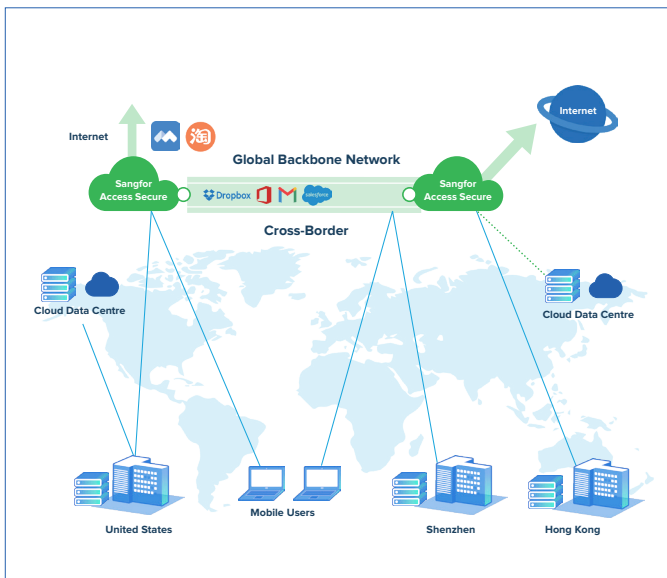

SANGFOR ACCESS SECURE

Secure, Agile, And Everywhere

A NEW ERA IN CYBERSECURITY FOR BUSINESSES

Sangfor Access Secure is a powerful Secure Access Service Edge (SASE) solution that integrates security and networking capabilities to help businesses operate safely and efficiently in today's digital environment.

SECURE HYBRID WORK

Pain Point: Worried about remote workers connecting to internal resources using unsafe connections?

Result: Protect your network from compromise stemming from insecure connections.

Solution: Access Secure provides a full security stack to fortify remote access to resources.

THREAT PREVENTION

Pain Point: Inconsistent security, hidden encrypted threats, hardware-bound network management, emerging real-time threats.

Solution: Access Secure provides cloud-driven security, full SSL/TLS inspection, no hardware requirements, and real-time unknown threat protection.

Result: Consistent security, complete encrypted traffic visibility, simplified network management, and automatic threat prevention.

CROSS-BORDER TRAFFIC ACCELERATION

Pain Point: Held back by slow and unreliable international connections?